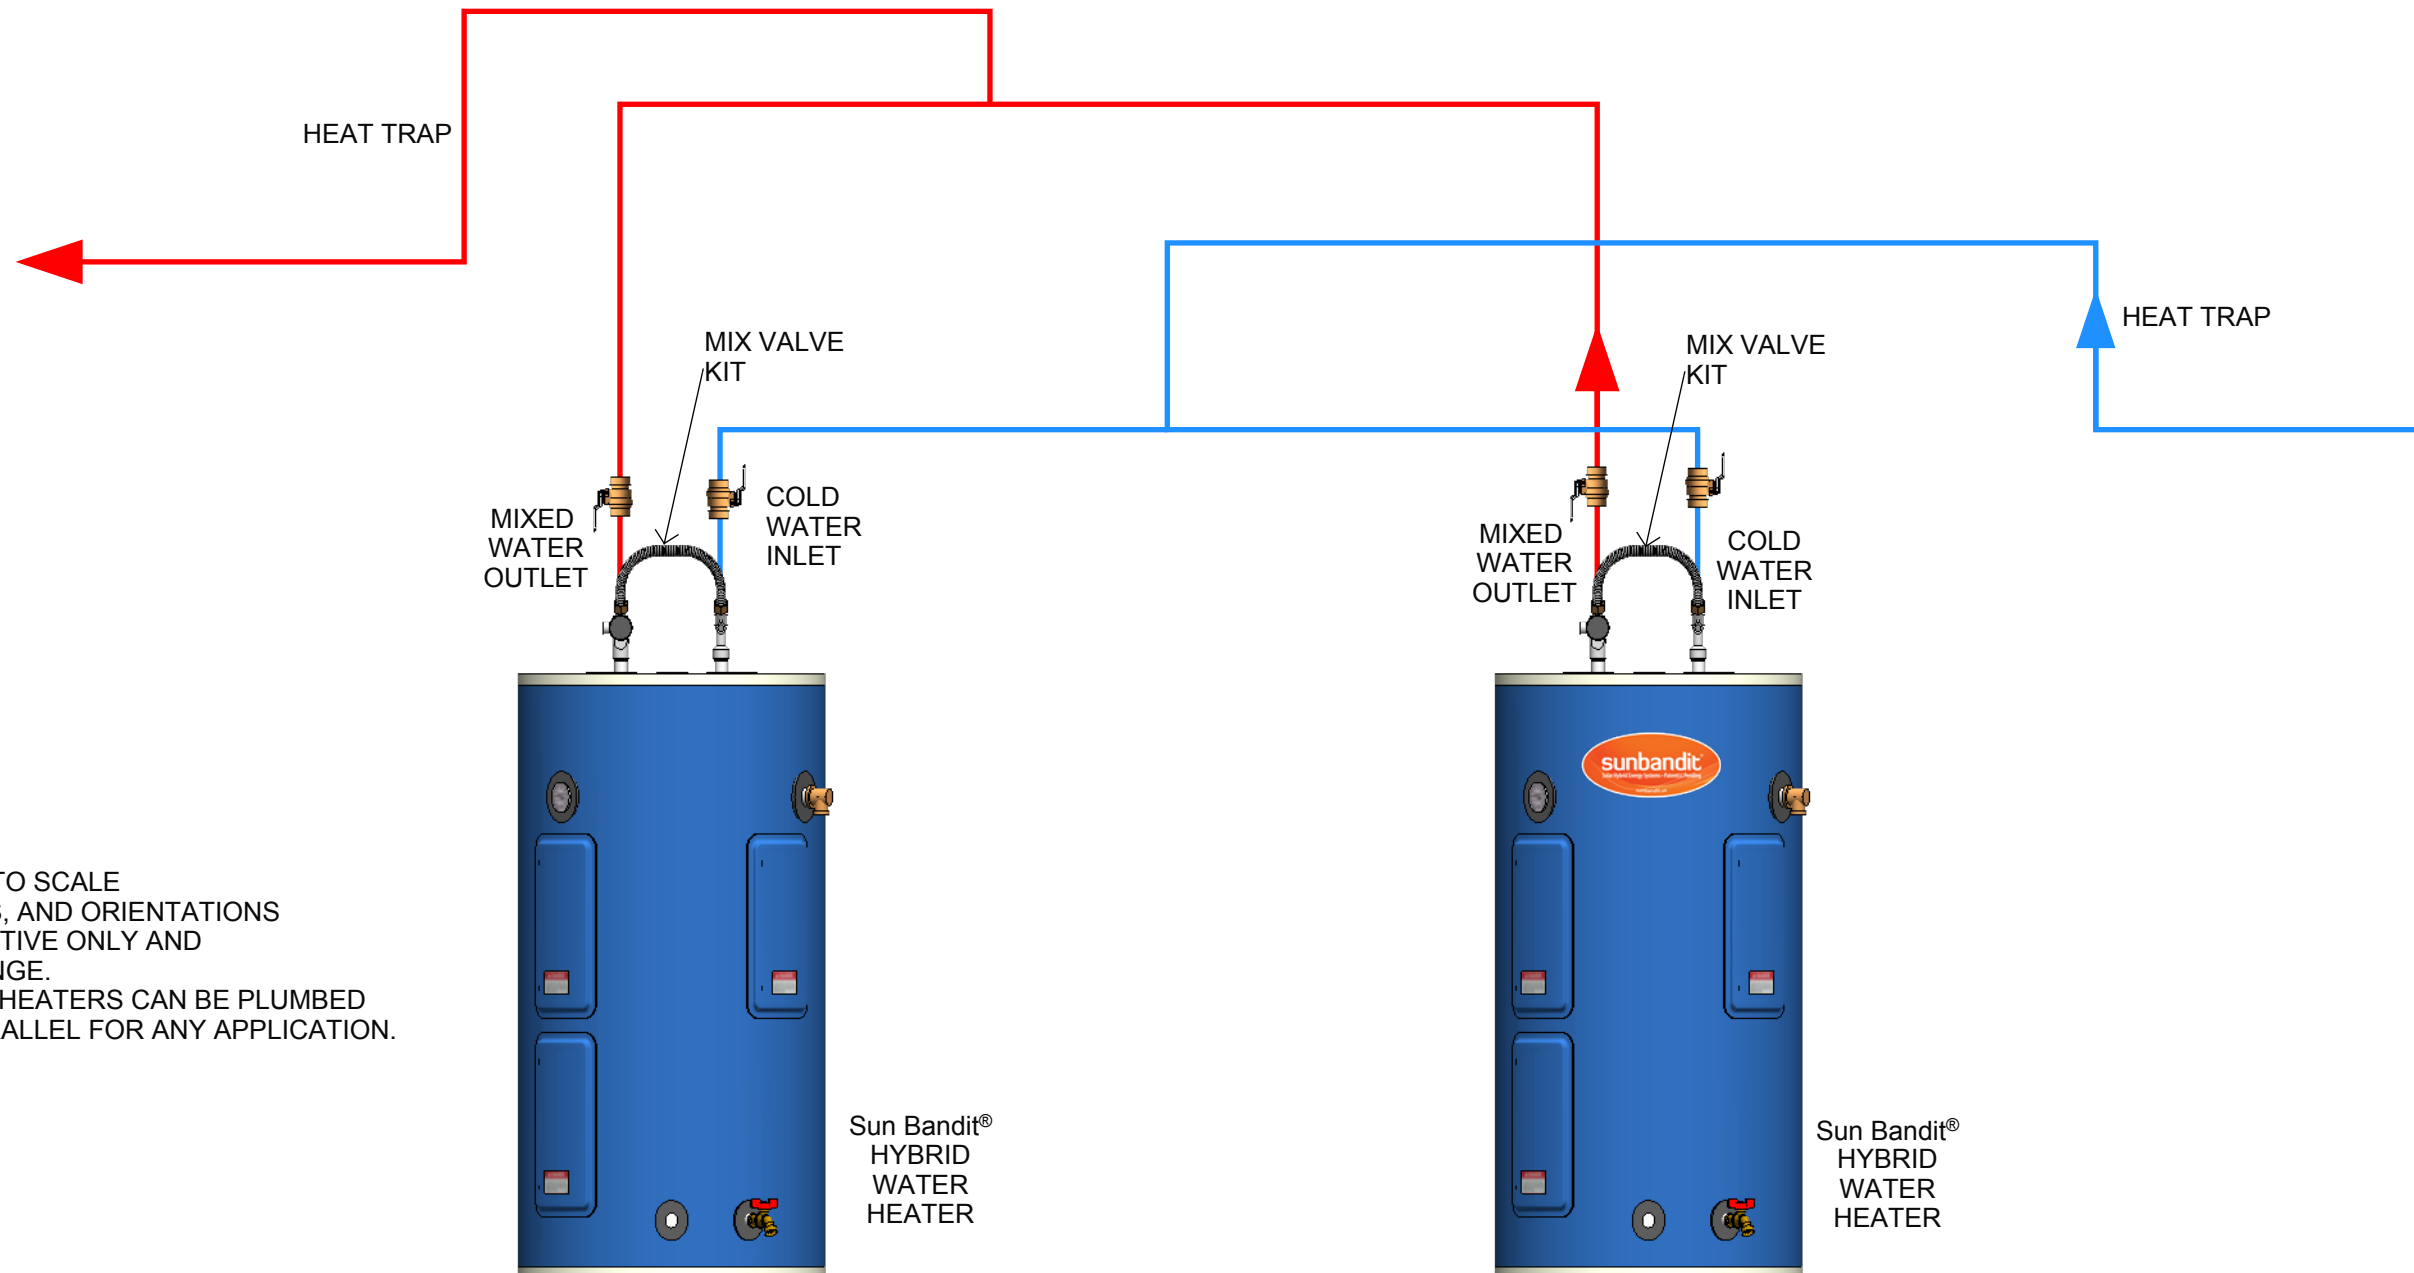

Sun Bandit® Hybrid Water Heater Schematic for: Sun Bandit® Tanks in Parallel

NOTES:
DRAWING IS NOT TO SCALE
SIZES, LOCATIONS, AND ORIENTATIONS
ARE REPRESENTATIVE ONLY AND
SUBJECT TO CHANGE.
MULTIPLE WATER HEATERS CAN BE PLUMBED
TOGETHER IN PARALLEL FOR ANY APPLICATION.

NOTE: ALL WORK TO BE PERFORMED BY
QUALIFIED PLUMBERS. ALL WORK TO BE
DONE PER AHJ REQUIREMENTS.
ALL INSTALLATION CONDITIONS TO BE
FIELD VERIFIED FOR APPROPRIATENESS.

Schematic for: Sun Bandit®
Tanks in Parallel