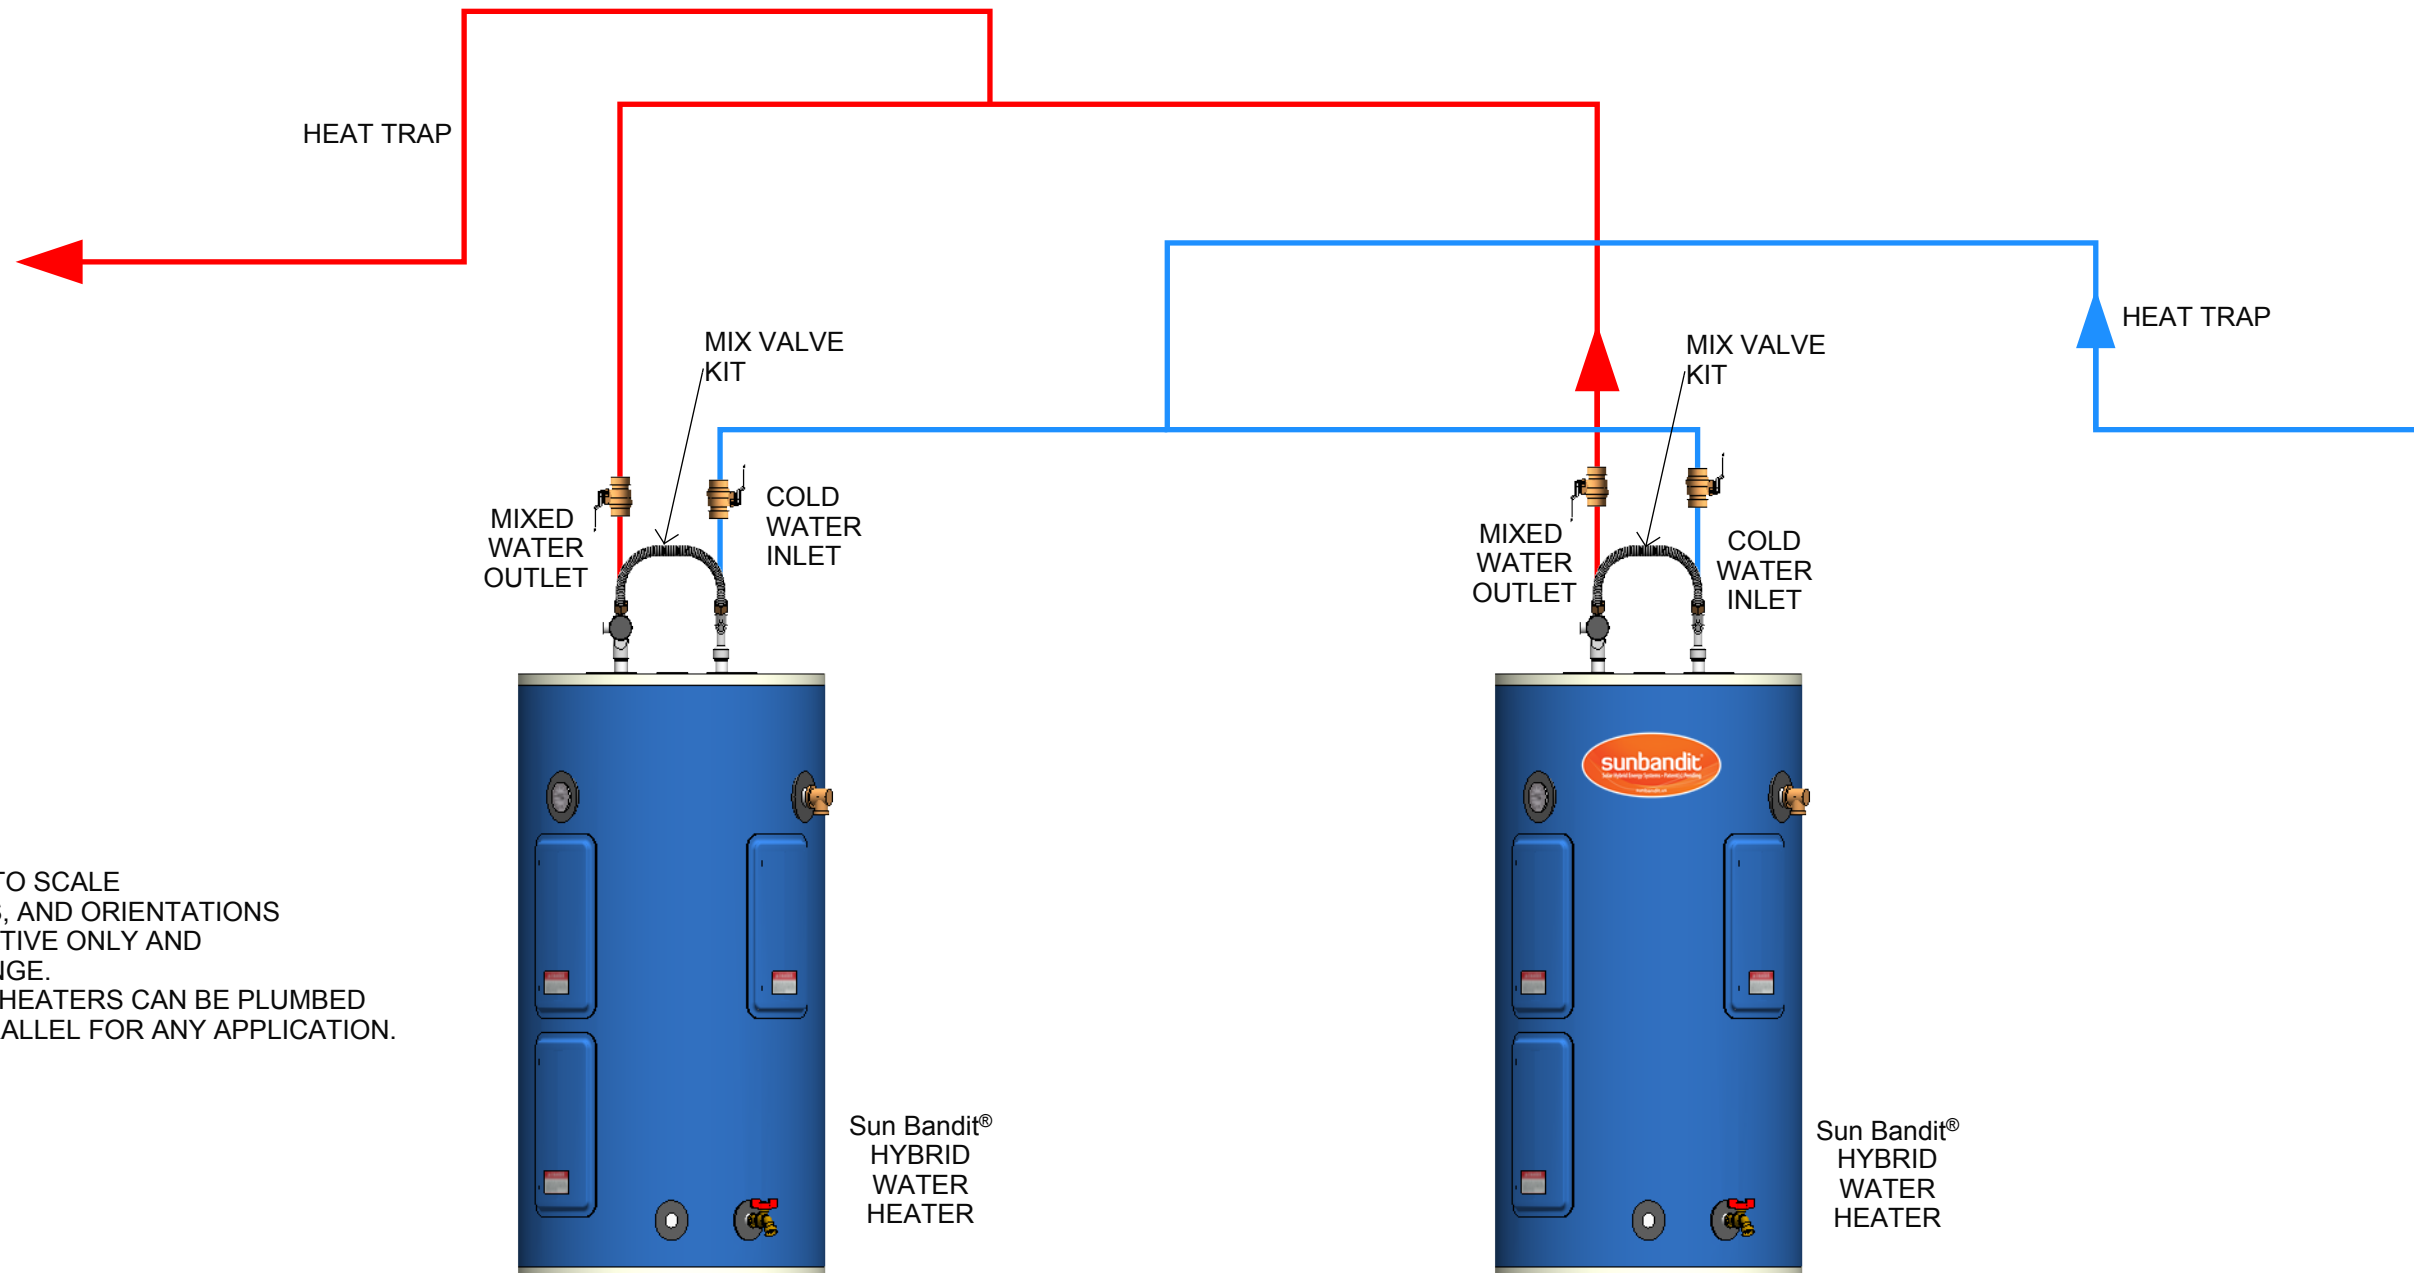

Sun Bandit® Hybrid Water Heater Schematic for: Sun Bandit® Tanks in Parallel

NOTES:
DRAWING IS NOT TO SCALE
SIZES, LOCATIONS, AND ORIENTATIONS
ARE REPRESENTATIVE ONLY AND
SUBJECT TO CHANGE.
MULTIPLE WATER HEATERS CAN BE PLUMBED
TOGETHER IN PARALLEL FOR ANY APPLICATION.

NOTE: ALL WORK TO BE PERFORMED BY
QUALIFIED PLUMBERS. ALL WORK TO BE
DONE PER AHJ REQUIREMENTS.
ALL INSTALLATION CONDITIONS TO BE
FIELD VERIFIED FOR APPROPRIATENESS.

Schematic for: Sun Bandit®
Tanks in Parallel